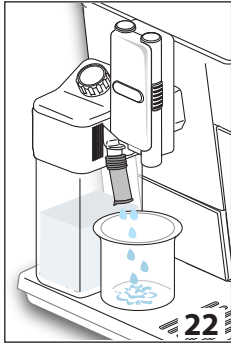

18

19

20

21

22

23

24

25

26

27

28

29

30

31

32

33