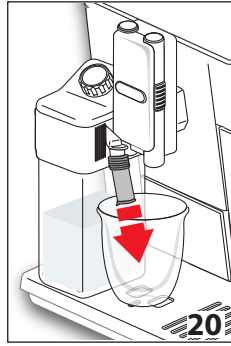

18

19

20

21

22

23

24

25

26

27

28

29

30

31

32

33