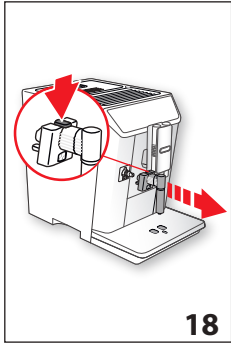

18

19

20

21

22

23

24

25

26

27

28

29

30

31

32

33