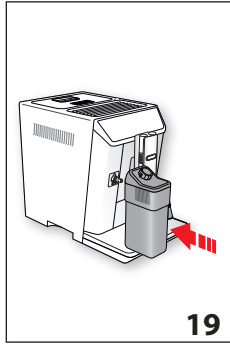

18

19

20

21

22

23

24

25

26

27

28

29

30

31

32

33