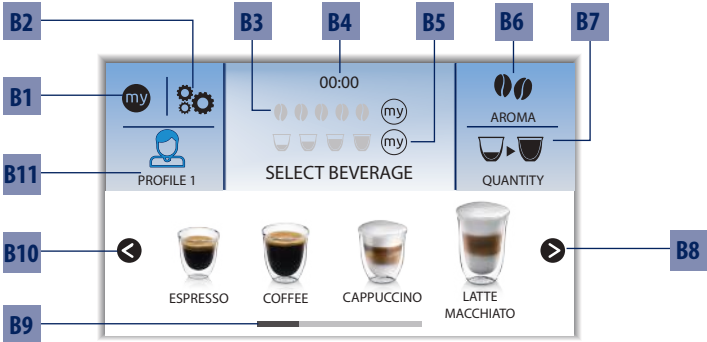


ECAM65X.85

PRIMADONNA
ELITE

EXPERIENCE

BEAN TO CUP ESPRESSO AND
CAPPUCCINO MACHINE
Instruction for Use

De'Longhi

B

C

D

E

A

18

19

20

21

22

23