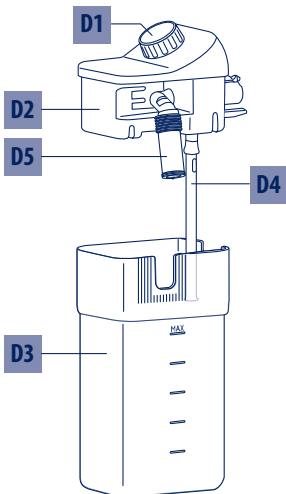


ECAM65X.85

PRIMADONNA
ELITE

EXPERIENCE

BEAN TO CUP ESPRESSO AND
CAPPUCCINO MACHINE
Instruction for Use

De'Longhi

B

C

D