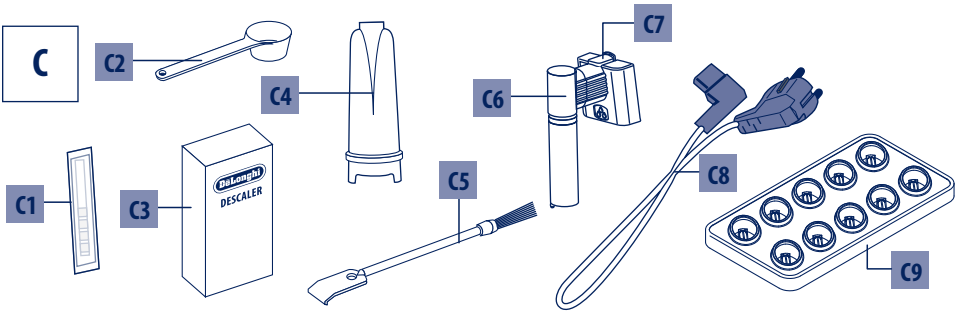


ECAM65X.85

PRIMADONNA
ELITE

EXPERIENCE

BEAN TO CUP ESPRESSO AND
CAPPUCCINO MACHINE
Instruction for Use

De'Longhi

B

C

D