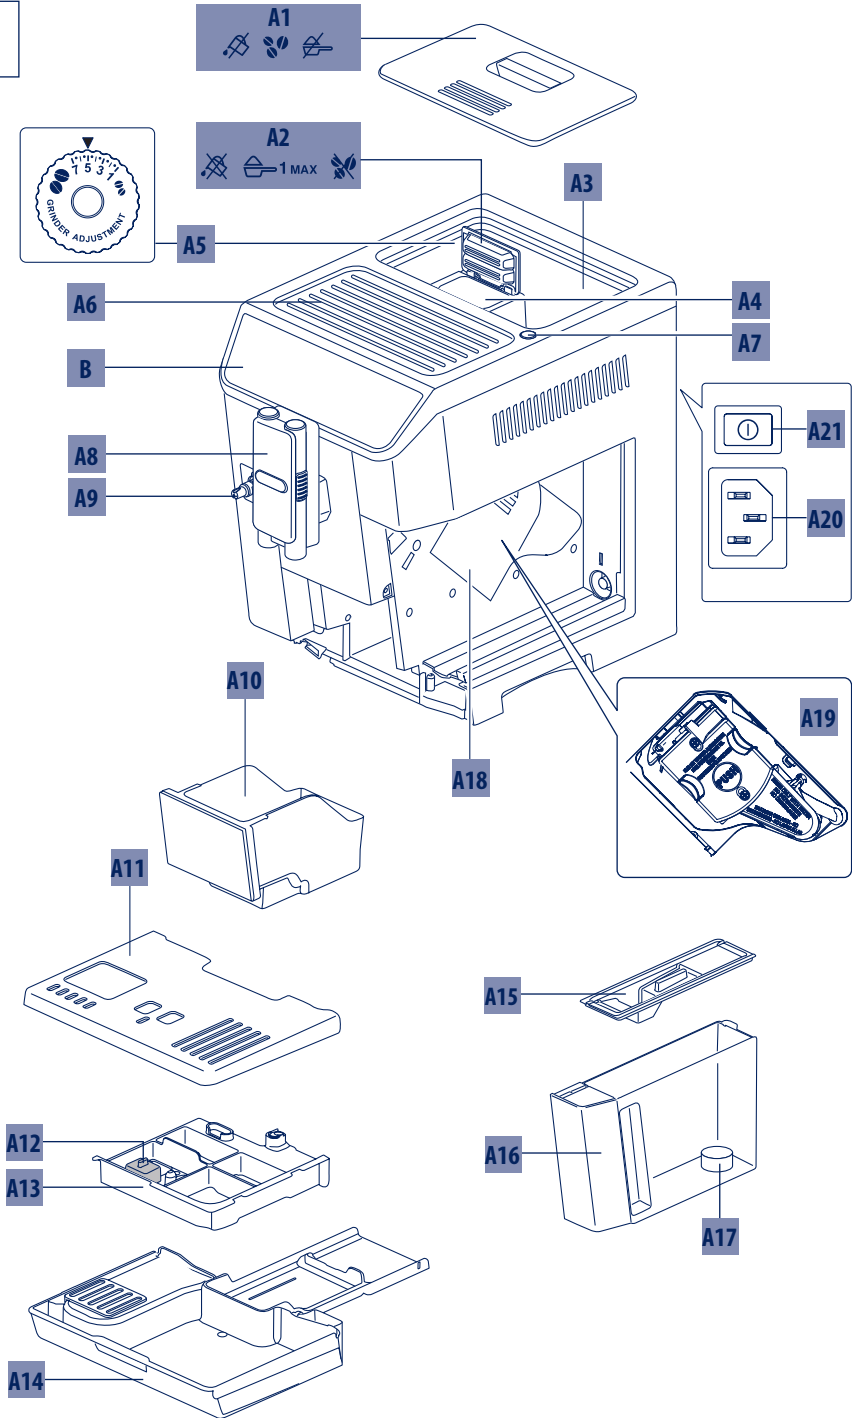


ECAM65X.85

PRIMADONNA
ELITE

EXPERIENCE

BEAN TO CUP ESPRESSO AND
CAPPUCCINO MACHINE
Instruction for Use

De'Longhi

B

C

D

E

A

18

19

20

21

22

23

24

25

26

27

28

29

30

31